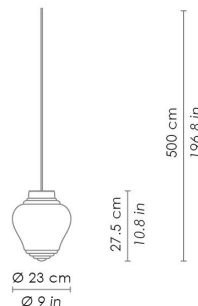

BONNIE e CLYDE

SUSPENSION

Mouth-blown glass handcrafted on standstill mold with "rigadin" relief finish in two different shapes and various colours. Matt grey or white painted metal parts. Grey fabric cables. Canopies are not included. Select a canopy from the following pages to create a single or multi light pendant.

CODE	COLOR	
ZA-LCL2101	Clear	
ZA-LCL2104	Amber	
ZA-LCL2105	Amethyst	
ZA-LCL2109	Grey	
ZA-LCL2120	Light blue	
ZA-LCL2121	Silver	
ZA-LCL2122	Antique gold	
ZA-LCL2123	Bronze	
ZA-LCL2124	Pink gold	

DIMENSIONS AND HOLES

Dimensions $\varnothing$ 23 - h max 500 cm / $\varnothing$ 9 - h max 196,8 in

ILLUMINOTECHNICAL SPECIFICATIONS

Source E26
Total Watt 75 W

ELECTRICAL SPECIFICATIONS

Voltage 120V
Frequency 50 - 60 HZ